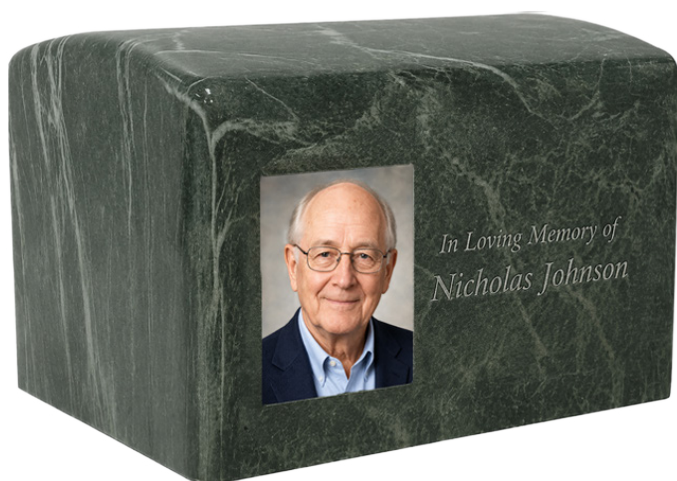

CULTURED MARBLE

Handcrafted from a precise blend of natural marble and designer resin, cultured marble urns demonstrate both inherent strength and intrinsic beauty. This selection of beautiful colors enhances the uniquely personalized nature of each urn, creating a memorial that will stand the test of time.