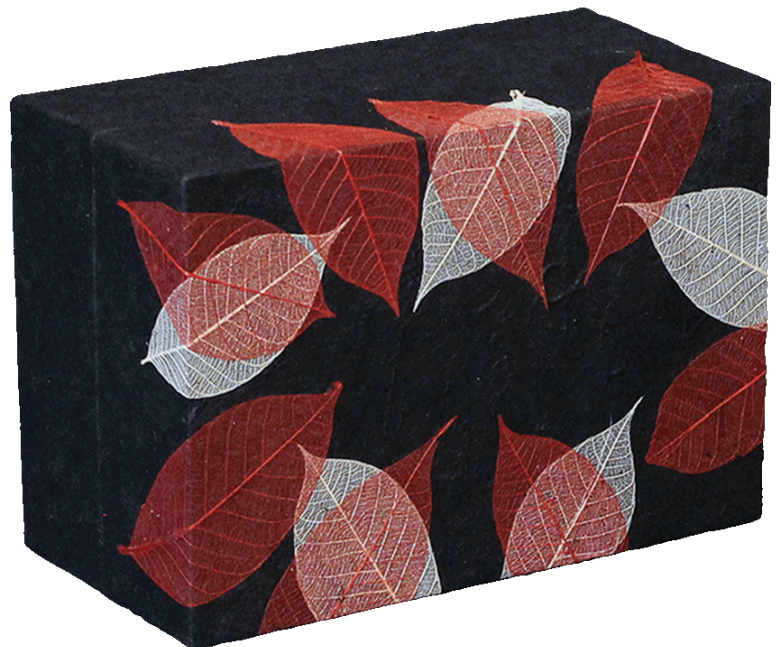

Autumn Leaves

71012733
8.75" H x 6.5" W x 4.75" D
0.5 lbs